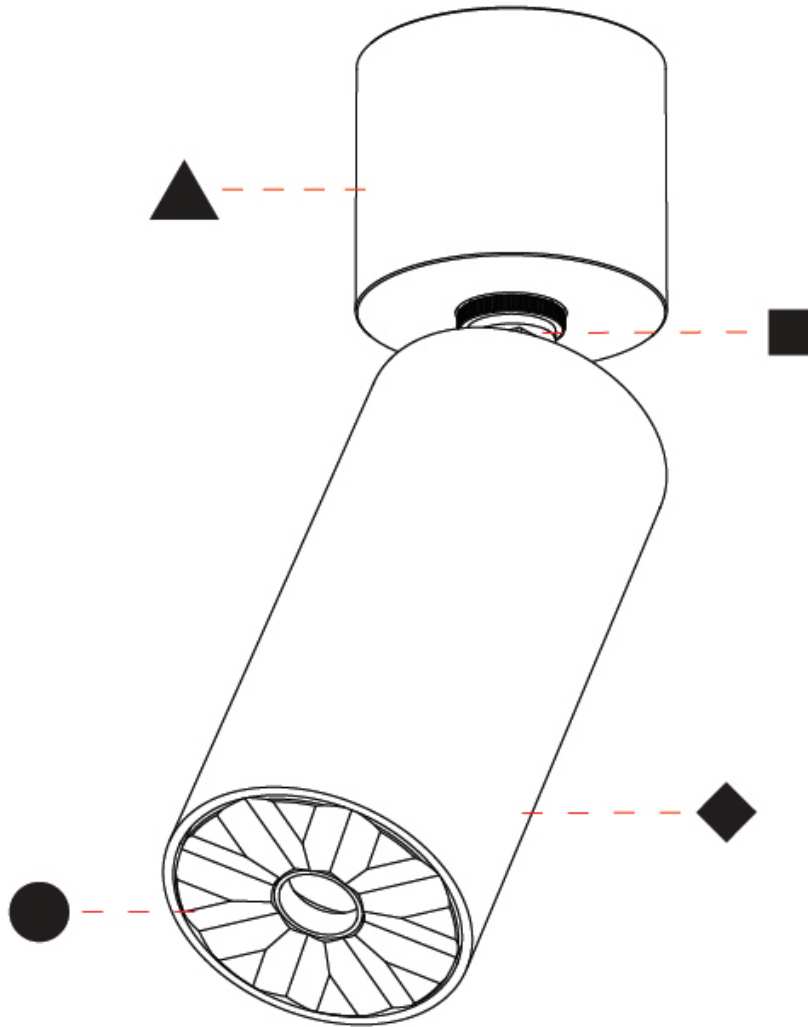

A3D376-

PROJECT

TYPE

SPECIFIER

QUANTITY

DATE

A