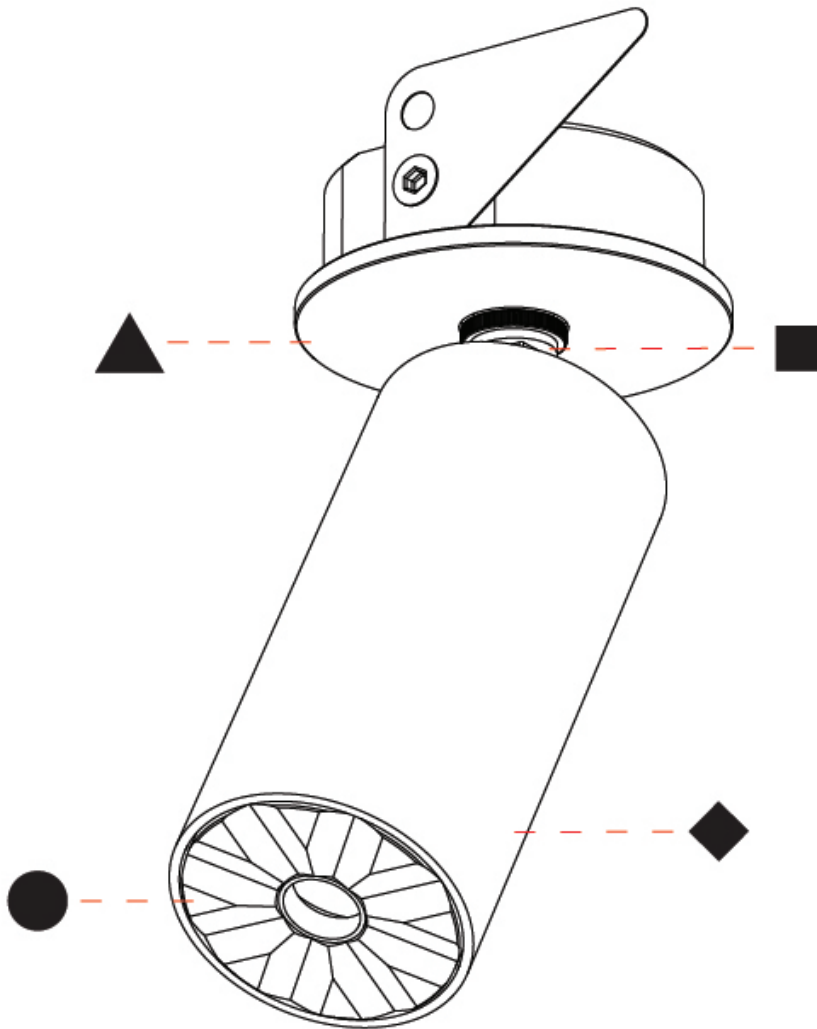

STUDIO COLLECTION 2 RECESSED

A350131-

PROJECT _____

TYPE _____

SPECIFIER _____

QUANTITY _____

DATE _____

A