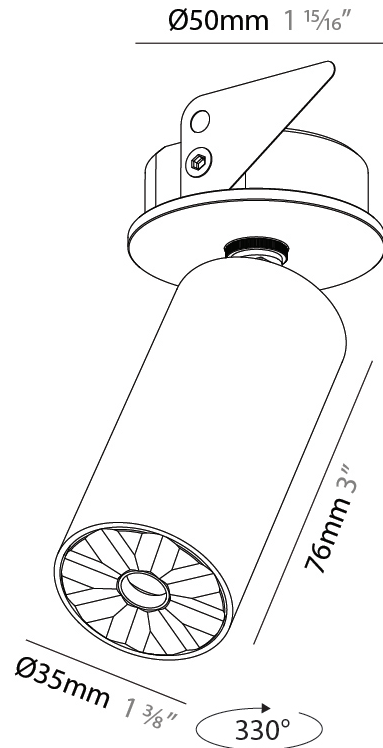

GENERAL

Series: Studio Collection
Subseries: Studio Collection 2
Partner: Prolicht
Division: Architectural
Installation: Recessed
Product Type: Spots
Mounting Location: Ceiling
Light Distribution: Direct

PHYSICAL

Aperture Sizes - Downlights: 1"
Shape: Cylinder
Diameter (mm): 35
Diameter (in): 1 3/8"
Height (mm): 76
Height (in): 3
Min. Recessing Depth (mm): 40
Min. Recessing Depth (in): 1 5/8"
Weight (kg): 0.157
Fixture Finish: ALU / PBR
Fixture Material: Extruded Aluminum
Cut-out Measurements: 45mm/1 3/4" Diameter

ELECTRICAL

Lamp Type: LED (Zhaga Standard)
Input Wattage (W): 6
Total Output Wattage (W): 5.4
Dimming: Tri-Mode (Non-Dimming and Phase Dimming (120Vac only) and 0-10V Dimming)
Driver Included: No
Driver Location: Remote
Driver Type: Constant Current - Universal
Driver Class: Class 2
Housing: ENCP3
Input Voltage (V): 120 - 277
Constant Current (MA): 500

LED

Color Temperature (°K): 2700 / 3000 / 3500 / 4000
Max. Delivered Lumen (lm): 235 / 252 / 316 / 270
Nominal Lumen (lm): 372 / 399 / 500 / 427
CRI: >90 CRI
Lamp Life (hrs): 50000

OPTICAL

Beam Angle: 34 / 52
Adjustability: Rotational 330°; Tilt 90°

RATINGS AND CERTIFICATIONS

Certified By: CSA Certified to UL and CSA Standards
IP rating: IP40