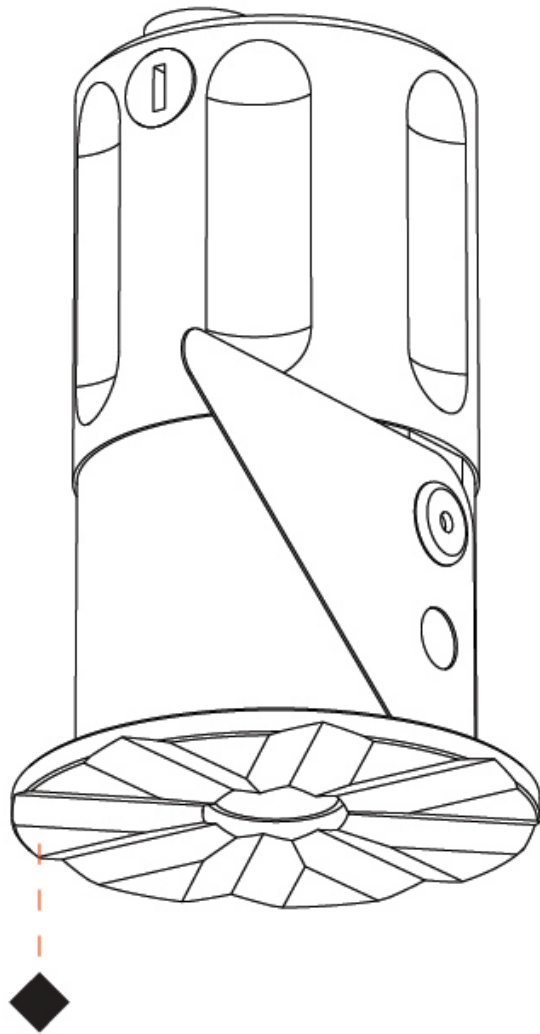

STUDIO COLLECTION 2 RECESSED

A350127-

PROJECT _____

TYPE _____

SPECIFIER _____

QUANTITY _____

DATE _____

A